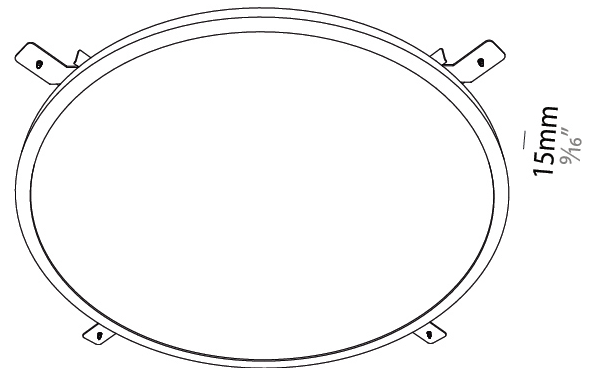

PROJECT	_____
TYPE	_____
SPECIFIER	_____
QUANTITY	_____
DATE	_____

HARMONY ROUND RECESSED

A56182-

base number	Color	Finish	Diffuser
	Temperature	Options	Options

1. To build a product code in our configurator select the specify button on the base model # product page
2. To build a manual product code on this datasheet choose from the options listed below in blue font and add the suffix to the base model #

GENERAL

Series: Harmony Round
Partner: Ivela
Division: Architectural
Installation: Recessed
Product Type: Panels
Mounting Location: Ceiling
Light Distribution: Direct

PHYSICAL

Shape: Round
Diameter (mm): 707
Diameter (in): 28 13/16
Height (mm): 15
Height (in): 9/16
Diffuser: PMMA - Opal
Fixture Finish: WHI / BLK / GLD
Fixture Material: Aluminum

ELECTRICAL

Lamp Type: LED
Input Wattage (W): 44
Dimming: Tri-Mode (Non-Dimming and Phase Dimming (120Vac only) and 0-10V Dimming)
Driver Included: No
Driver Location: Remote
Driver Type: Constant Voltage - Universal
Driver Class: Class 2
Housing: ENCP 5 (ERP) ENCP 13 (SC Power)
Input Voltage (V): 120 - 277
Output Voltage (V): 24

LED

Color Temperature (°K): 2700 / 3000 / 3500 / 4000
Max. Delivered Lumen (lm): 3168 / 3300 / 3398 / 3498
Nominal Lumen (lm): 5280 / 5500 / 5663 / 5830
CRI: >93 CRI
Lamp Life (hrs): 50000

OPTICAL

RATINGS AND CERTIFICATIONS

Certified By: CSA Certified to UL and CSA Standards
IP rating: IP20

Ø707mm 27 13/16"