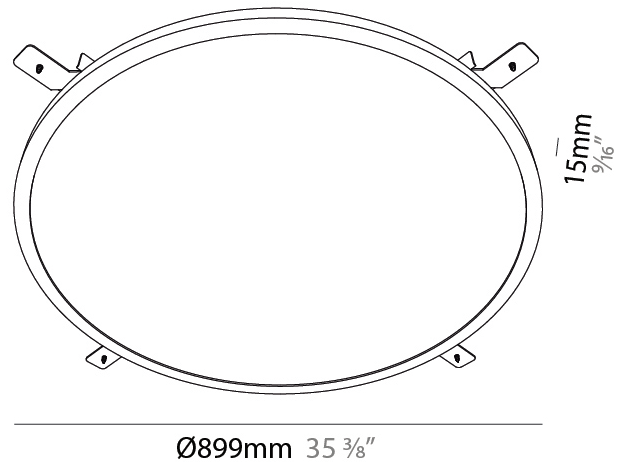

PROJECT	_____
TYPE	_____
SPECIFIER	_____
QUANTITY	_____
DATE	_____

HARMONY ROUND RECESSED

A56183-

base number	Color	Finish	Diffuser
	Temperature	Options	Options

1. To build a product code in our configurator select the specify button on the base model # product page
2. To build a manual product code on this datasheet choose from the options listed below in blue font and add the suffix to the base model #

GENERAL

Series: Harmony Round
Partner: Ivela
Division: Architectural
Installation: Recessed
Product Type: Panels
Mounting Location: Ceiling
Light Distribution: Direct

PHYSICAL

Shape: Round
Diameter (mm): 899
Diameter (in): 35 ³/₈
Height (mm): 19
Height (in): 3/4
Diffuser: PMMA - Opal
Fixture Finish: WHI / BLK / GLD
Fixture Material: Aluminum

ELECTRICAL

Lamp Type: LED
Input Wattage (W): 56
Dimming: Tri-Mode (Non-Dimming and Phase Dimming (120Vac only) and 0-10V Dimming)
Driver Included: No
Driver Location: Remote
Driver Type: Constant Voltage - Universal
Driver Class: Class 2
Housing: ENCP 5 (ERP) ENCP 8 (SC Power)
Input Voltage (V): 120 - 277
Output Voltage (V): 24

LED

Color Temperature (°K): 2700 / 3000 / 3500 / 4000
Max. Delivered Lumen (lm): 4032 / 4200 / 4325 / 4452
Nominal Lumen (lm): 6720 / 7000 / 7208 / 7420
CRI: >93 CRI
Lamp Life (hrs): 50000

OPTICAL

RATINGS AND CERTIFICATIONS

Certified By: CSA Certified to UL and CSA Standards
IP rating: IP20