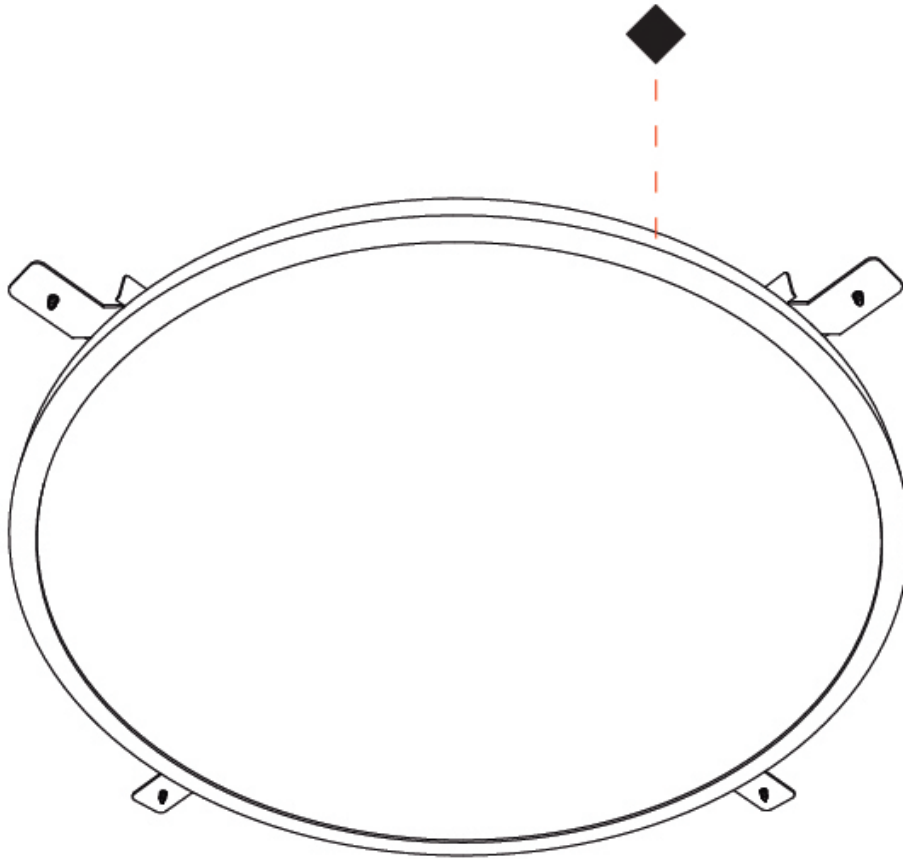

HARMONY ROUND RECESSED

A56183-

PROJECT	_____
TYPE	_____
SPECIFIER	_____
QUANTITY	_____
DATE	_____