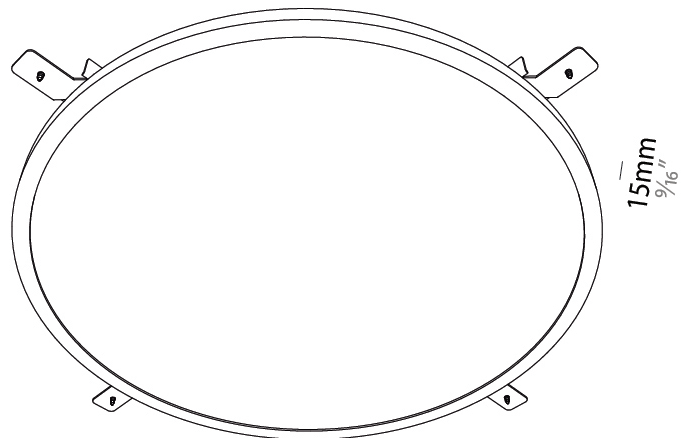

PROJECT
TYPE
SPECIFIER
QUANTITY
DATE

HARMONY ROUND RECESSED

A56184-

base number	Color Temperature	Finish Options	Diffuser Options

1. To build a product code in our configurator select the specify button on the base model # product page
2. To build a manual product code on this datasheet choose from the options listed below in blue font and add the suffix to the base model #

GENERAL

Series: Harmony Round
Partner: Ivela
Division: Architectural
Installation: Recessed
Product Type: Panels
Mounting Location: Ceiling
Light Distribution: Direct

PHYSICAL

Shape: Round
Diameter (mm): 1216
Diameter (in): 47 ⁷/₈
Height (mm): 19
Height (in): 3/4
Diffuser: PMMA - Opal
Fixture Finish: WHI / BLK / GLD
Fixture Material: Aluminum

ELECTRICAL

Lamp Type: LED
Input Wattage (W): 76
Dimming: Tri-Mode (Non-Dimming and Phase Dimming (120Vac only) and 0-10V Dimming)
Driver Included: No
Driver Location: Remote
Driver Type: Constant Voltage - Universal
Driver Class: Class 2
Housing: ENCP 5 (ERP) ENCP 8 (SC Power)
Input Voltage (V): 120 - 277
Output Voltage (V): 24

LED

Color Temperature (°K): 2700 / 3000 / 3500 / 4000
Max. Delivered Lumen (lm): 5472 / 5700 / 5869 / 6042
Nominal Lumen (lm): 9120 / 9500 / 9783 / 10070
CRI: >93 CRI
Lamp Life (hrs): 50000

OPTICAL

RATINGS AND CERTIFICATIONS

Certified By: CSA Certified to UL and CSA Standards
IP rating: IP20

Ø1216mm 47 ⁷/₈"