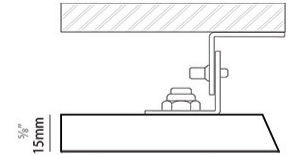

HARMONY ROUND SURFACE

A52032-

base number   Color   Finish   Diffuser
Temperature   Options   Options

1. To build a product code in our configurator select the specify button on the base model # product page
2. To build a manual product code on this datasheet choose from the options listed below in blue font and add the suffix to the base model #

GENERAL

Series: Harmony Round
Partner: Ivela
Division: Architectural
Installation: Surface
Product Type: Panels
Mounting Location: Ceiling
Light Distribution: Direct

PHYSICAL

Shape: Round
Diameter (mm): 707
Diameter (in): 27 ¹³/₁₆
Height (mm): 15
Height (in): 9/16
Diffuser: PMMA - Opal
Fixture Finish: WHI / BLK / GLD
Fixture Material: Aluminum

ELECTRICAL

Lamp Type: LED
Input Wattage (W): 44
Dimming: Tri-Mode (Non-Dimming and Phase Dimming (120Vac only) and 0-10V Dimming)
Driver Included: No
Driver Location: Remote
Driver Type: Constant Voltage - Universal
Driver Class: Class 2
Housing: ENCP 5 (ERP) ENCP 13 (SC Power)
Input Voltage (V): 120 - 277
Output Voltage (V): 24

LED

Color Temperature (°K): 2700 / 3000 / 3500 / 4000
Max. Delivered Lumen (lm): 3168 / 3300 / 3398 / 3498
Nominal Lumen (lm): 5280 / 5500 / 5663 / 5830
CRI: >93 CRI
Lamp Life (hrs): 50000

OPTICAL

RATINGS AND CERTIFICATIONS

Certified By: CSA Certified to UL and CSA Standards
IP rating: IP20

PROJECT _____
TYPE _____
SPECIFIER _____
QUANTITY _____
DATE _____

Ø707mm 27 ¹³/₁₆"