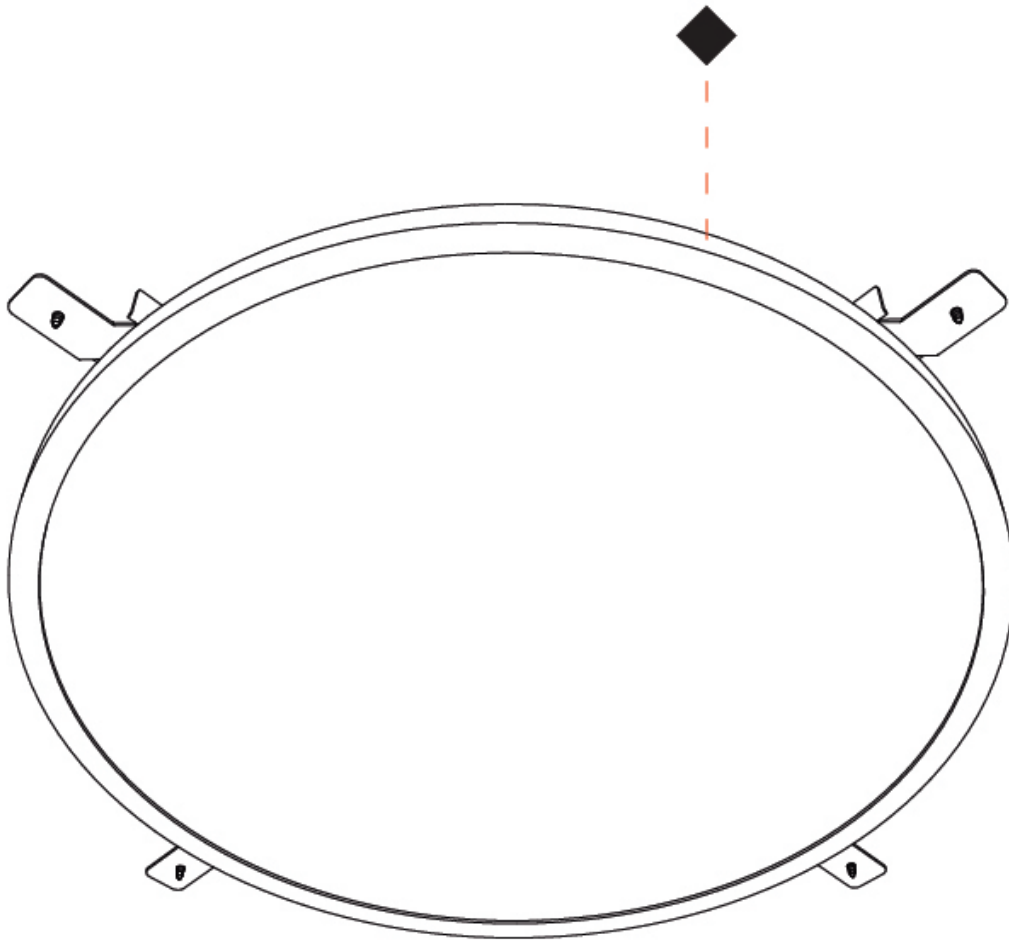

HARMONY ROUND RECESSED

A56184-

PROJECT	_____
TYPE	_____
SPECIFIER	_____
QUANTITY	_____
DATE	_____